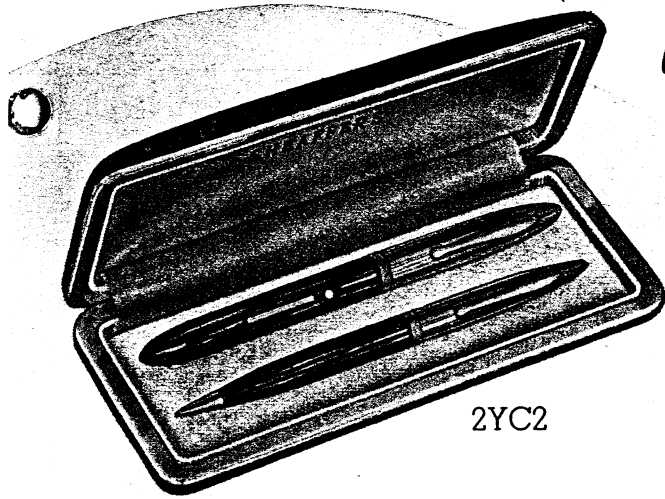

VISULATED \$16.50		
76T	BABAB	Black

VACUUM \$16.50		
76W	BUDCA	Black

PENCIL TO MATCH

LTC6	BABUB	Black	\$8.50
------	-------	-------	--------

All Autograph pens retail at the prices shown, but are billed to the dealer at 50c less list, so that Sheaffer may share the cost of facsimile engraving on the wide gold band. The same is true of the pencils. Example: the 85T pen retails at \$20.00 but is billed to the dealer at \$19.50 less trade discount.

Don't fail to suggest Autographs as the finest obtainable for weddings, anniversaries, birthdays, and "gifts to the boss."

85T

Presentation Ensembles

For Every Occasion

2YC2

2YC2—This Gold Cap DeLuxe streamlined design utilizes the merchandise shown on Page 1. It is a striking Sheaffer innovation. This set combines the beauty of natural gold in the pocket with the right writing "feel" of Radite in the hand. Genuine leather case. Barrels come in either GOLDEN BROWN as shown, or in BLACK. For those desiring a silver motif, there is a Sterling Cap set, number 2BP2, with GREY PEARL barrel. All three models are \$19.75.

Ensembles by Sheaffer provide a logical way to sell a pencil with practically every pen sale, thus increasing the unit-of-sale with a corresponding increase in volume and profit. For the gift market, or for the "personal use" market, nowhere else can the finest of its kind be bought for a price so low. Illustrated on this page are typical Sheaffer ensembles from \$3.95 up. Note the beautiful presentation cases, exclusive to Sheaffer, with sets at \$8.50 and up.